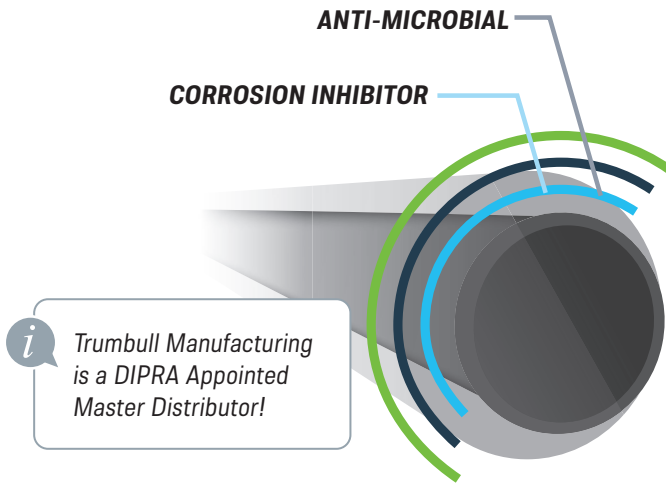

V-Bio[®] Enhanced Polyethylene Encasement

"Don't forget the Polywrap Tape!"

V-Bio[®] Polyethylene is a minimum 8-Mil co-extruded linear low-density polyethylene film infused with additives that enhance ductile iron pipe's ability to provide the long service life that is the benchmark of ductile iron pipe. Meets all requirements of the American National Standards Institute and the American Water Works Association (ANSI/AWWA C105/A21.5) standard for

V-Bio[®] Enhanced Polyethylene Encasement is an innovative product from DIPRA that expands on the success of traditional polyethylene encasement. The V-Bio[®] film is infused with a corrosion inhibitor and an anti-microbial additive to actively control external corrosion, helping ensure the long service life utilities have come to expect from ductile iron pipe, even in the most corrosive environments.